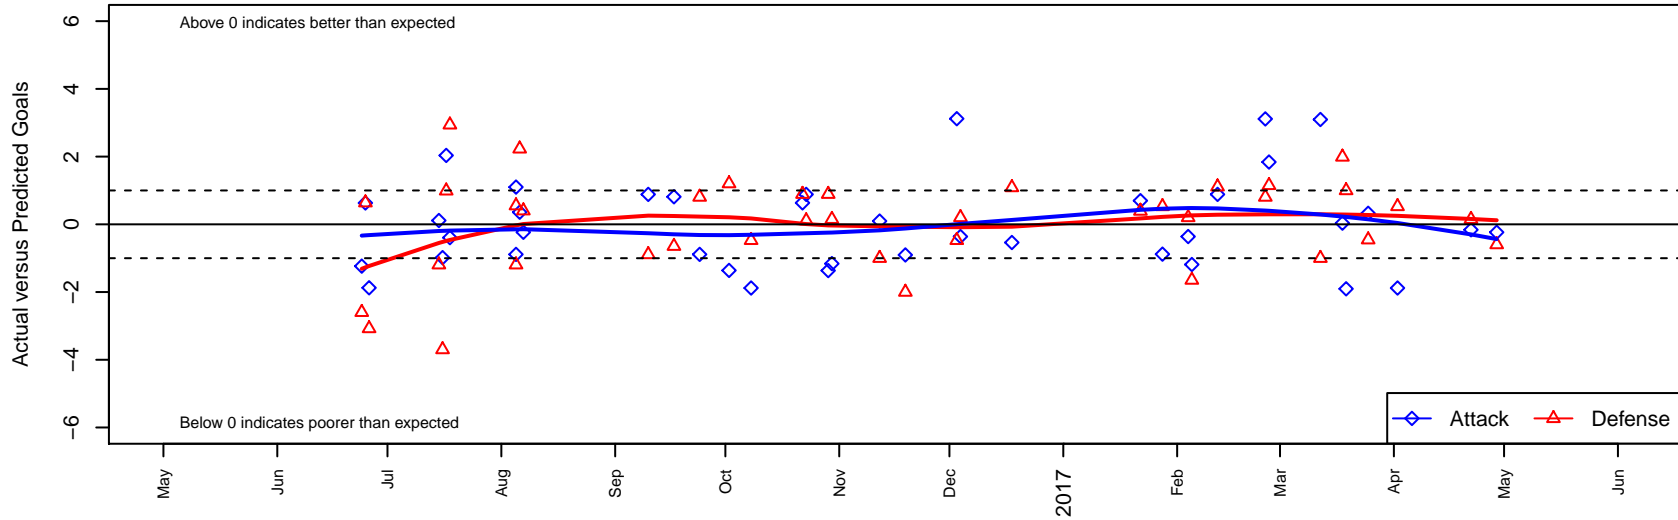

WPFC White B04

Washington Premier FC
 Tacoma, WA
 B04 total strength=784
 attack=1.34 defense=0.67
 fall league = RCL B04 Div 4
 spr league = Win RCL B04 Div 4

alt names used:
 WPFC B04WHITE (WA)
 WPFC B04 White
 WPFC B04 White B
 WPFC B04 WHITE C (WA)
 WPFC B04 White B
 WPFC B04 White B

WPFC White B04
 Dots are actual minus expected GF (blue circles) and GA (red triangles).
 Blue line is smoothed change in attack strength. Red is smoothed change in defense strength.

**attack and defense variance (black dot)
relative to other teams
and top 10 in region**