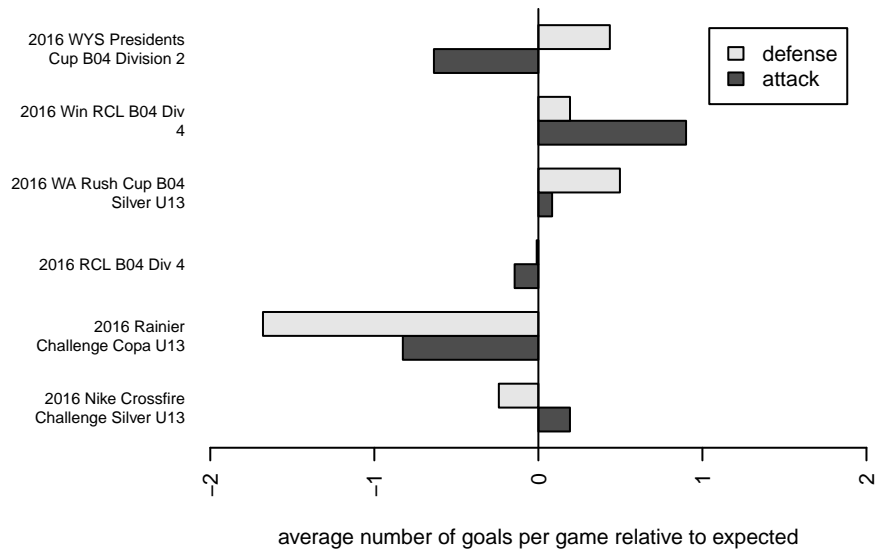

Performance relative to 13 month average