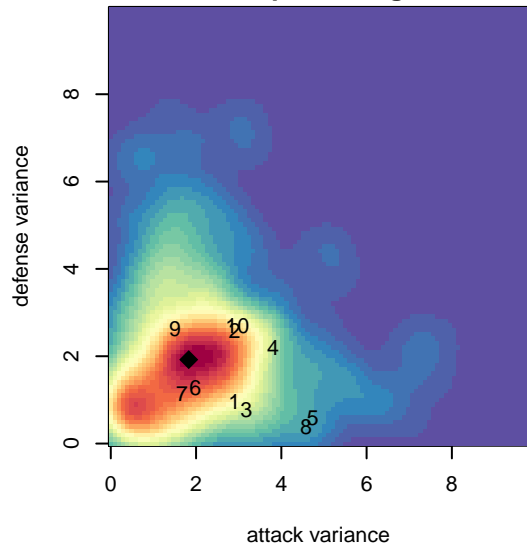

WPFC White B04

Washington Premier FC
 Tacoma, WA
 B04 total strength=784
 attack=1.34 defense=0.67
 fall league = RCL B04 Div 4
 spr league = Win RCL B04 Div 4

alt names used:
 WPFC B04WHITE (WA)
 WPFC B04 White
 WPFC B04 White B
 WPFC B04 WHITE C (WA)
 WPFC B04 White B
 WPFC B04 White B

WPFC White B04
 Dots are actual minus expected GF (blue circles) and GA (red triangles).
 Blue line is smoothed change in attack strength. Red is smoothed change in defense strength.

**attack and defense variance (black dot)
relative to other teams
and top 10 in region**