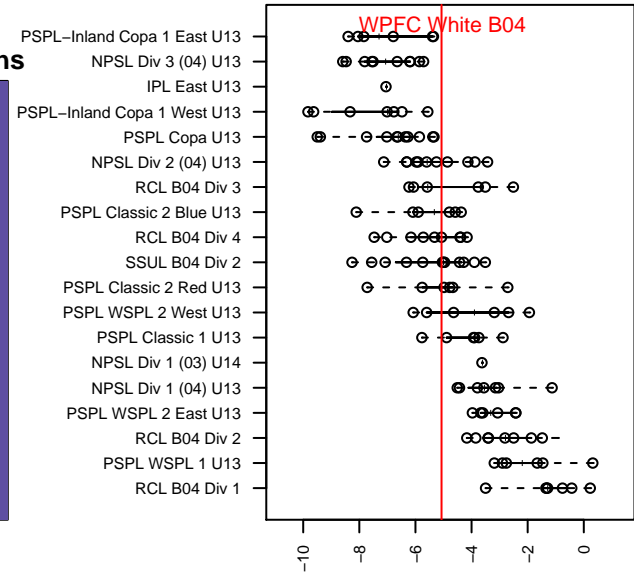

**attack and defense rating
relative to others at age
and all opponents in last 13 months**