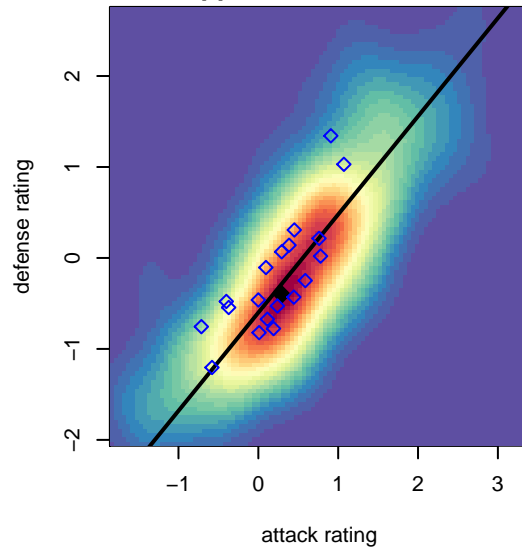

**attack and defense rating
relative to others at age
and all opponents in last 13 months**