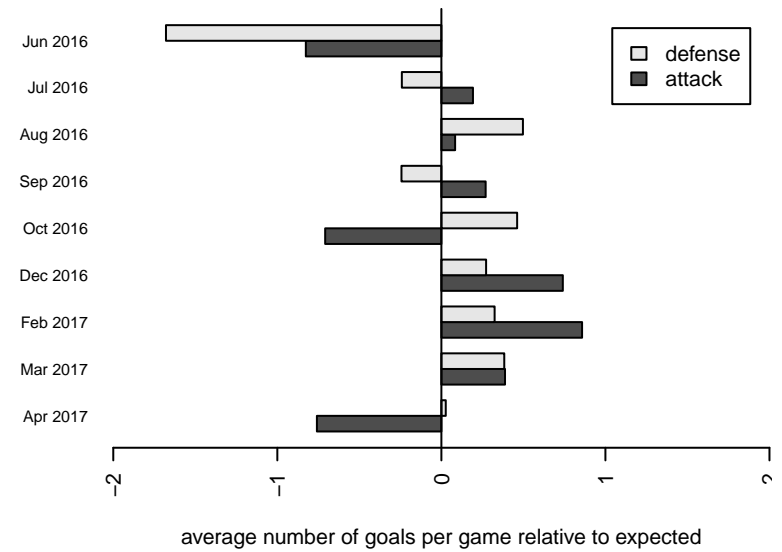

Performance relative to 13 month average